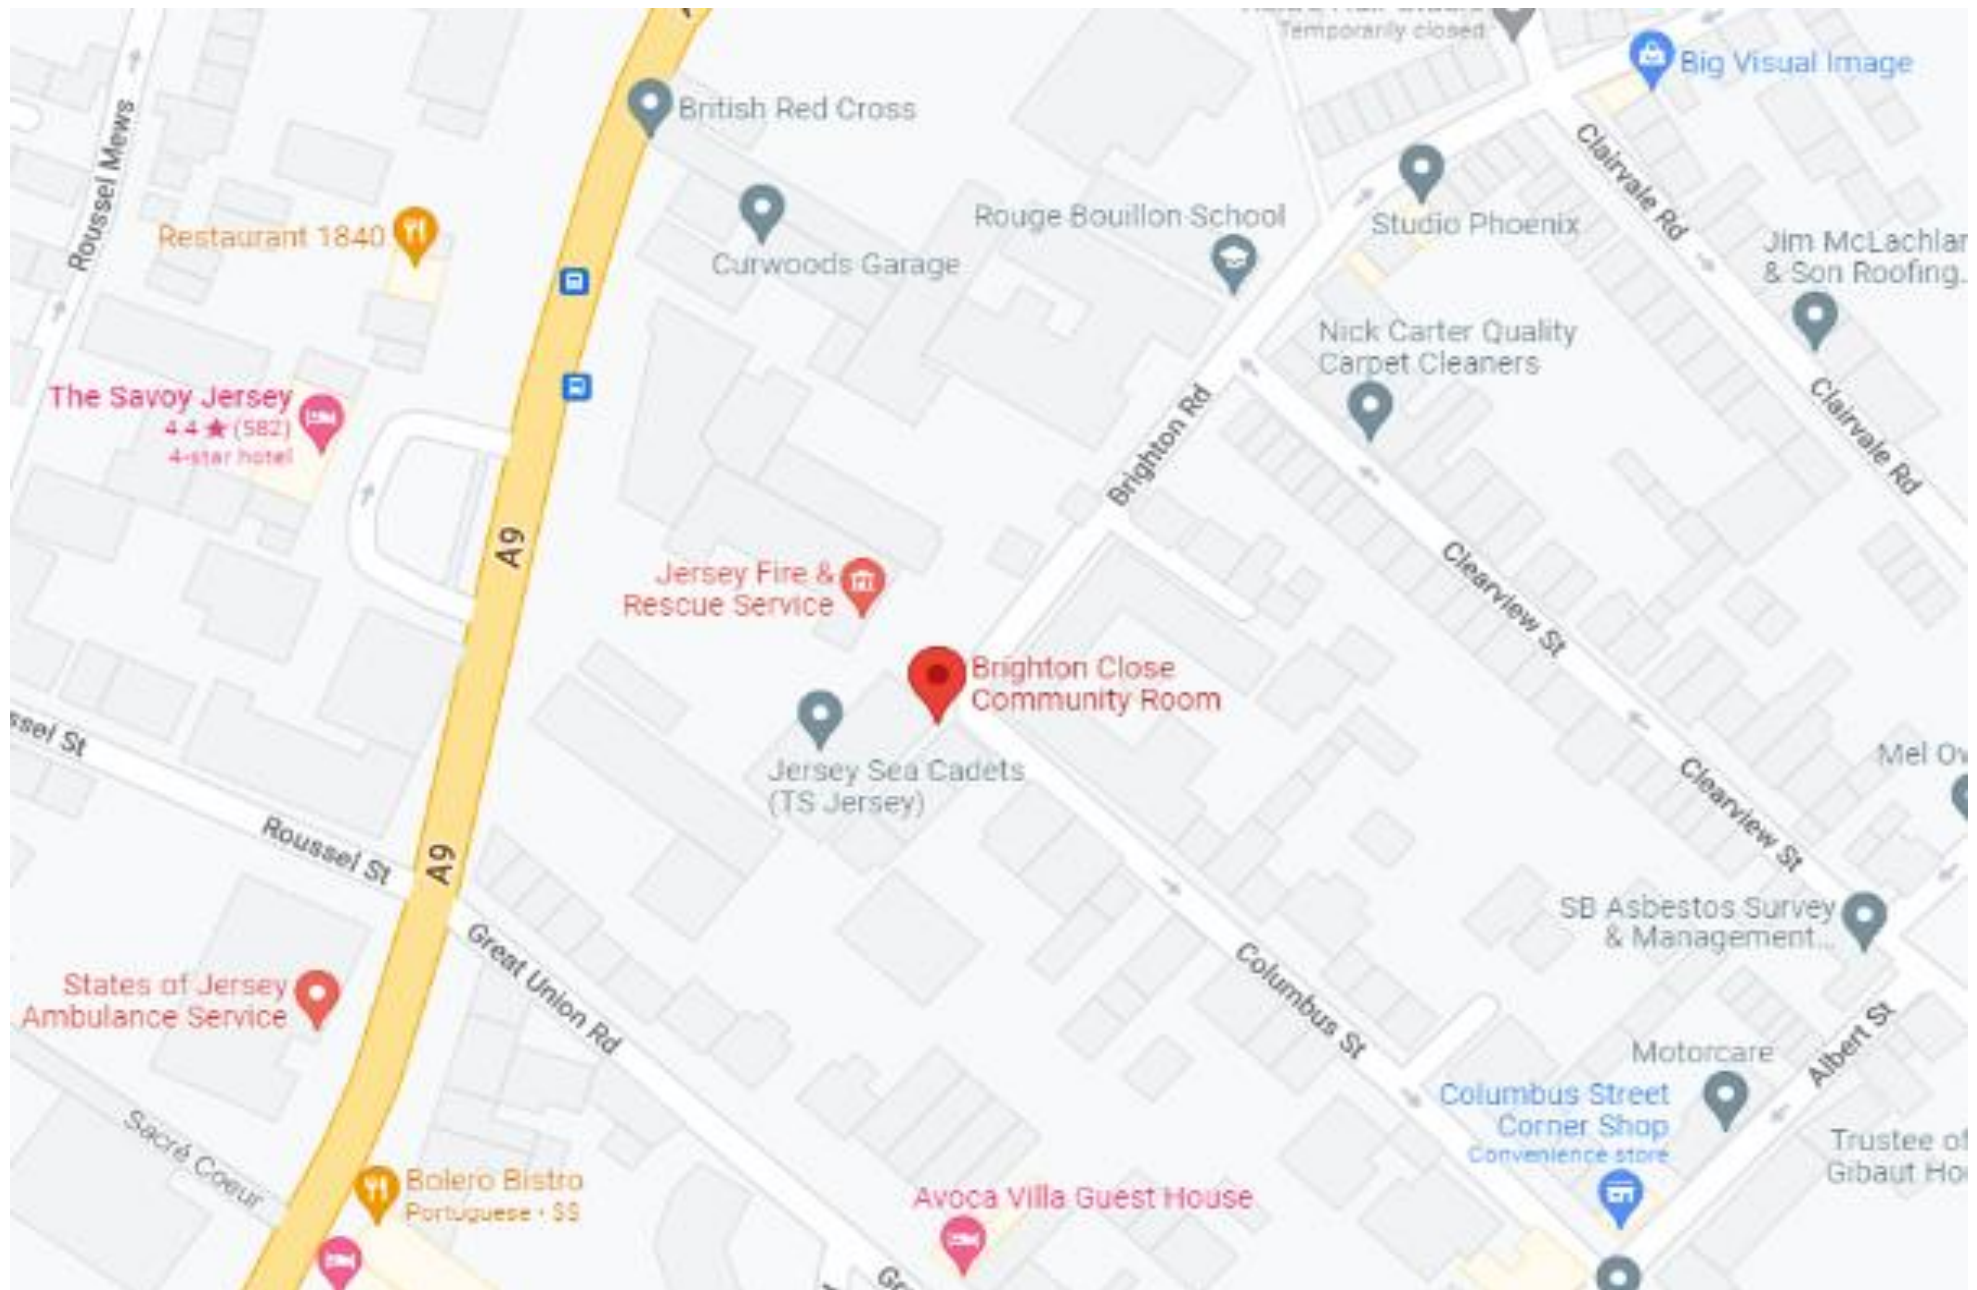

*This document uses the font Comic Sans. This font is chosen as an easy-to-read font that aids those with Dyslexia.